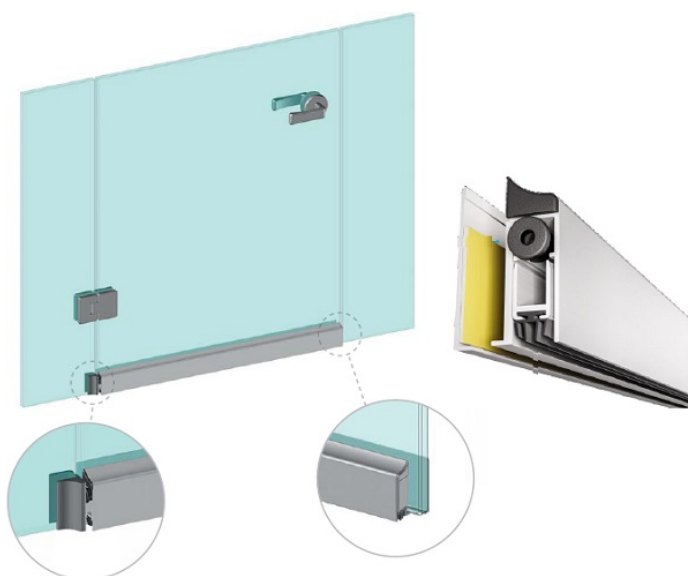

PRODUCT SHEET

Description:

Drop Down Black Alu Profile, "B" ,F/Glass Doors,930mm, W/Ad- hesive Tape, 40mm Profile Height, 14mm Drop Function,Can be, shorten 150mm on the opposite Side to the Plunger, Tested to

Item number:

15.22.650-7

Units	Box	Carton	HS Code	Barcode
Set	1	10	8302415000	
				5704866509565

PLUNGER TYPE

SEALS

B

SISO A/S

Mileparken 11
DK-2740 Skovlunde
Denmark
VAT: DK 24786013