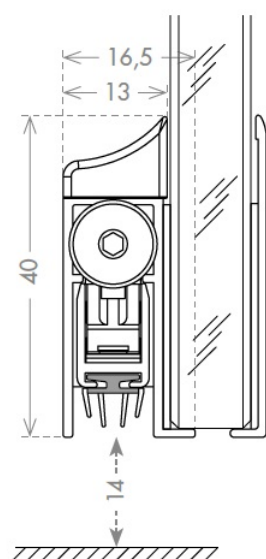

PRODUCT SHEET

Description:

Drop Down Black Alu Profile, "B" ,F/Glass Doors,930mm, W/Ad- hesive Tape, 40mm Profile Height, 14mm Drop Function,Can be, shorten 150mm on the opposite Side to the Plunger, Tested to

Item number:

15.22.650-7

Units	Box	Carton	HS Code	Barcode
Set	1	10	8302415000	
				5704866509565

PLUNGER TYPE

SEALS

B

SISO A/S

Mileparken 11
DK-2740 Skovlunde
Denmark
VAT: DK 24786013